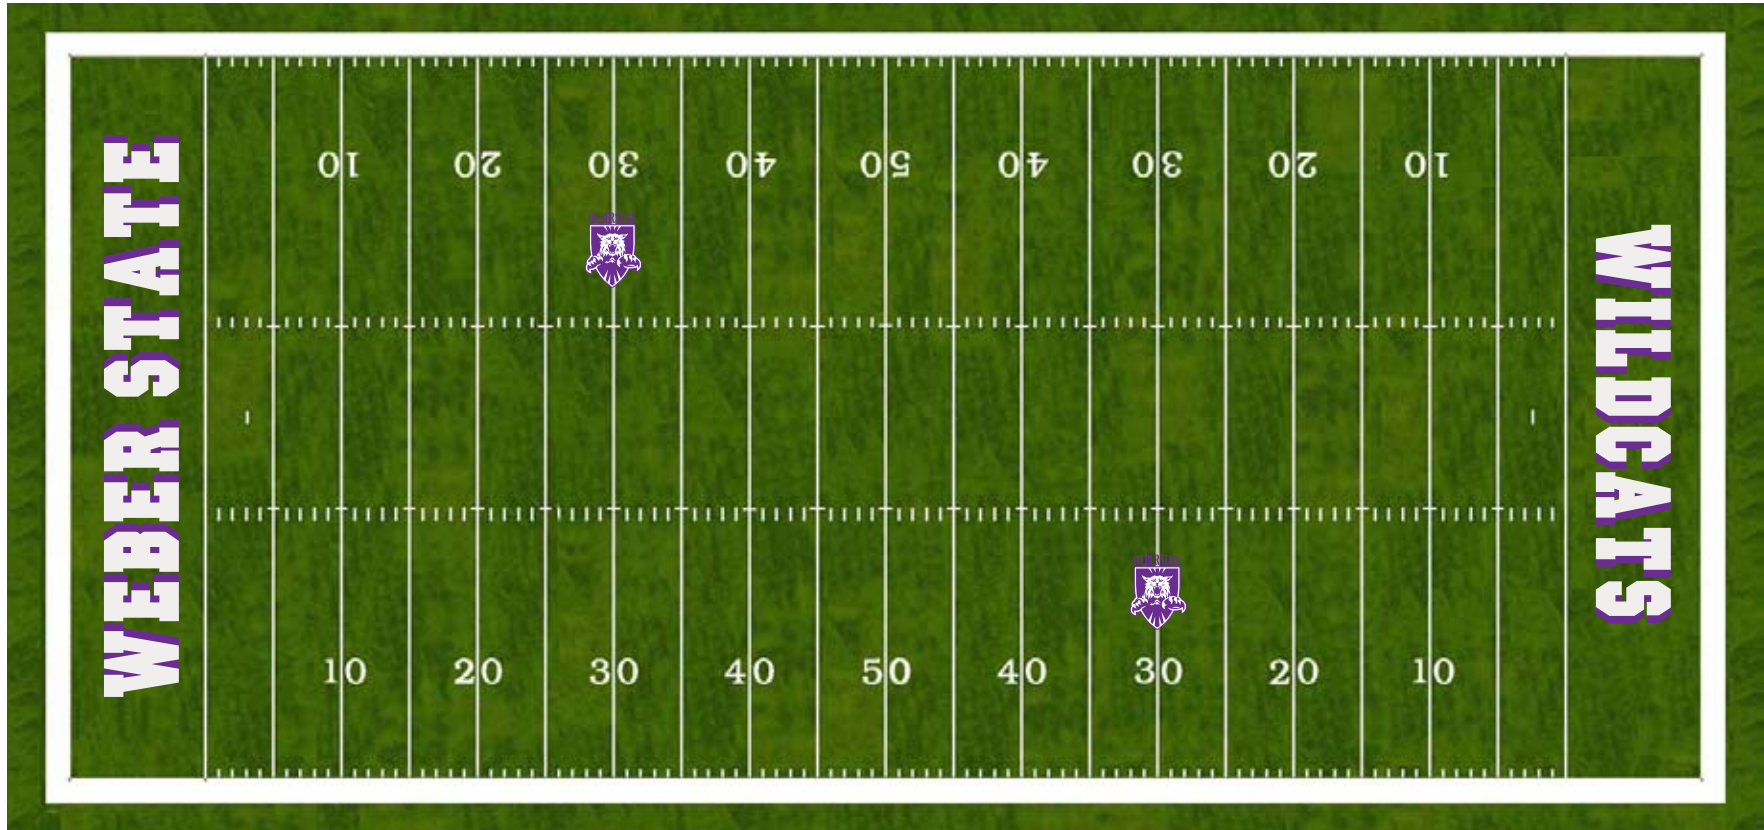

WORLD CLASS ATHLETIC SURFACES

Field Look #2 Prepared for Weber State University

(800) 748-9649

www.worldclasspaints.com

Supplier to the NFL, Major League Baseball, Major League Soccer, NCAA Division IA & America's most competitive teams.